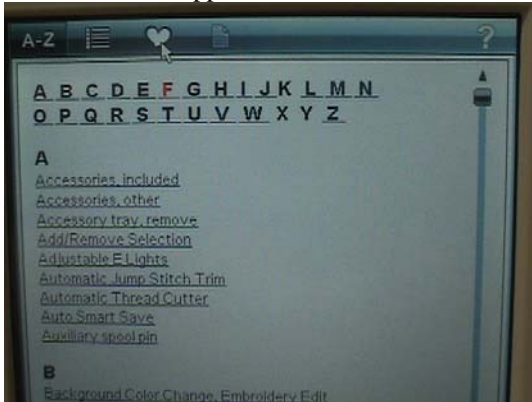

## Designer Diamond's Owner's Information

To find the version and serial # and name on the machine, click on the “start menu” (orange ball). Then click on the “I”.

This screen will appear.

Click on the “heart” icon.